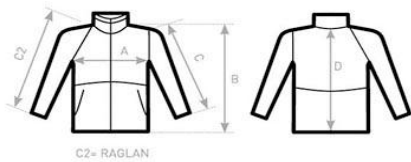

Print colours will be dark blue on light coloured items and white on dark items.

Size	A	B	C
SM	45.72	71.12	41.91
MD	50.8	73.66	45.72
LG	55.88	76.2	49.53
XL	60.96	78.74	53.34
2XL	66.04	81.28	57.15
3XL	71.12	83.82	60.96
Tol.	+/- 1.91	+/- 2.54	+/- 1.91

Embroidered Polo Shirt Web Address in Yoke on Back & Logo on Left Breast £16.00

Fabric: Easy care 65% polyester, 35% cotton

Sizes: S - 3XL

Embroidered colours will be dark blue on light coloured items and white on dark items.

Male & Female Shower/Wind Jackets Printed Logo Left Breast £15.00

B&C SIROCCO /WOMEN JW 902	XS	S	M	L	XL	XXL	XXXL
A HALF CHEST	50	52	54	56	58	60	-
B BODY LENGTH FROM NECK POINT	70	72	74	76	78	80	-
C SLEEVE LENGTH	61	63	65	67	69	71	-
D CENTER BACK LENGTH	69	71	73	75	77	79	-